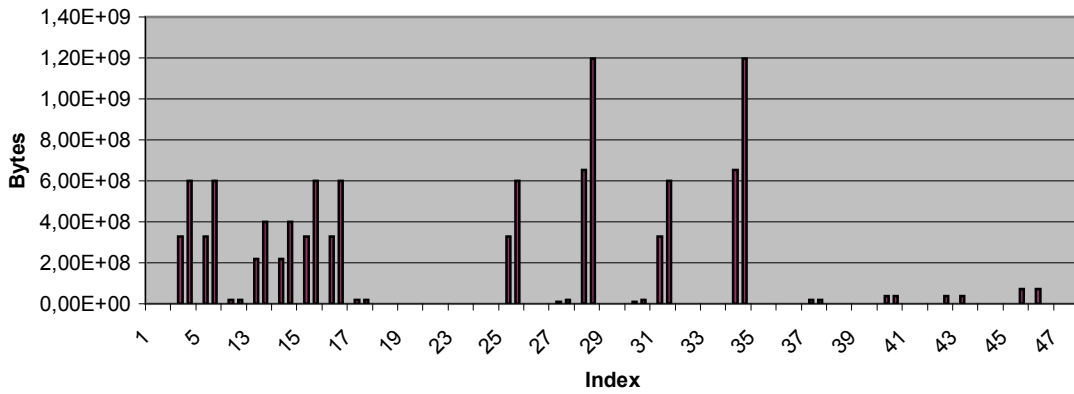

Transmitted Bytes per Code Region - 9-Node, 30x30x250

Transmitted Bytes per Code Region - 9-Node, 60x60x250

Transmitted Bytes per Code Region - 9-Node, 120x120x250