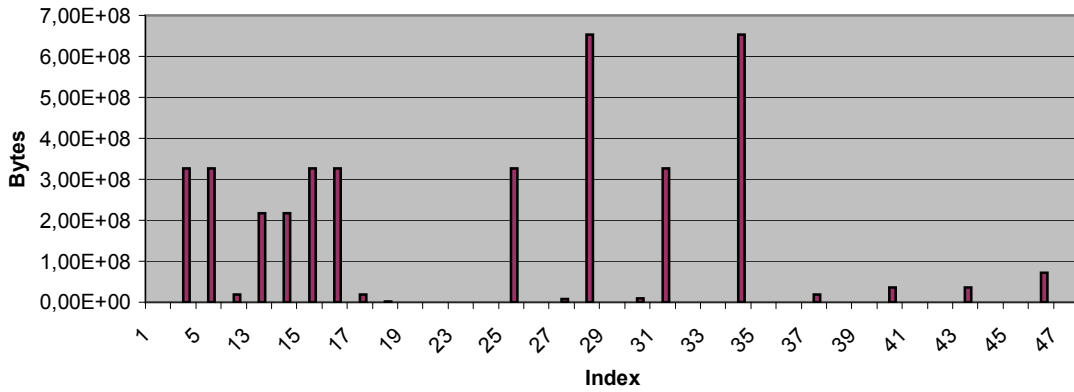

Transmitted Bytes per Code Region - 9-Node, 30x30x250

Transmitted Bytes per Code Region - 9-Node, 60x60x250

Transmitted Bytes per Code Region - 9-Node, 120x120x250